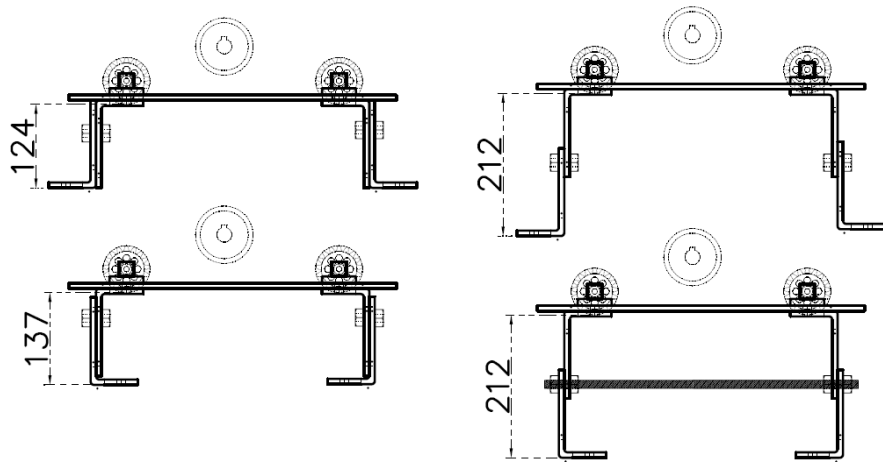

DIGIWAY GATE MOTOR

P/N:P750EC

P750EC Sliding Gate Motor - Chain Drive

Adjustable Chain base with different mounting