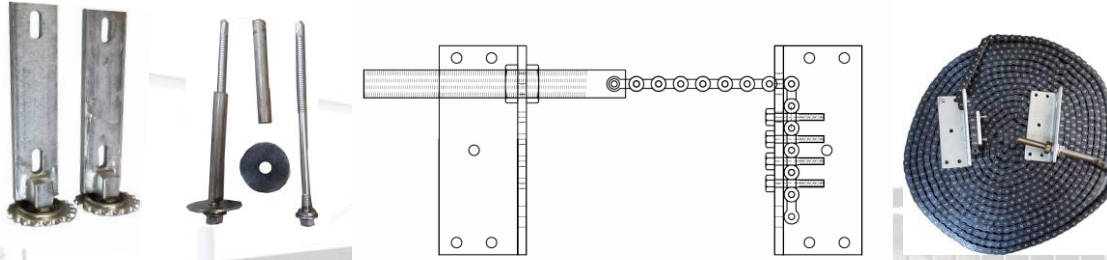

DIGIWAY GATE MOTOR

P/N:P750EC

P750EC Sliding Gate Motor - Chain Drive

Adjustable Chain base with different mounting