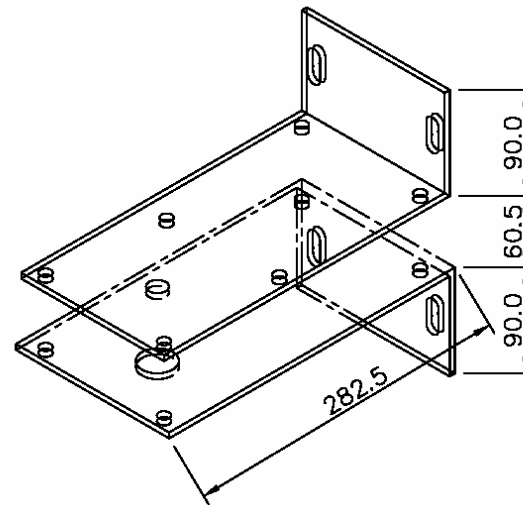

DIGIWAY GATE MOTOR

Domestic Swing SW50

Specifications

SW50 domestic swing gate motor

12V DC motor, battery backup (option)

Limit switch control, manual release

Built in controller or external control box

Two remote control,

Soft start and stop, Auto close, PE trig close

1.2mm Galvanized sheet powder coat cabinet

Digiway The better way