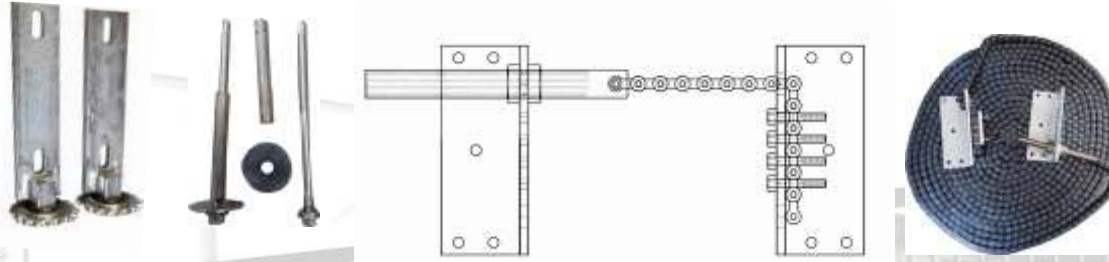

DIGIWAY GATE MOTOR

P/N:P750LC pro

Industrial Slider P750LC pro Chain Drive

Adjustable Chain base with different mounting