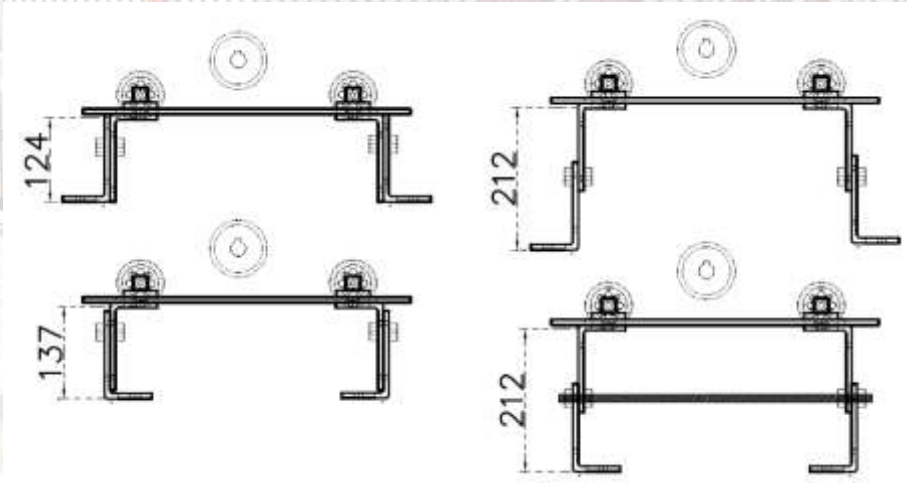

DIGIWAY GATE MOTOR

P/N:P750LC pro

Industrial Slider P750LC pro Chain Drive

Adjustable Chain base with different mounting