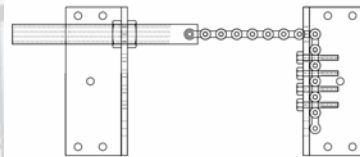

DIGIWAY GATE MOTOR

Industry Slider P750C Chain Drive

Specifications

- Chain drive adaptor + P750 motor
- Gal. chain adaptor

Adjust Side

Fixed Side

Digiway The better way