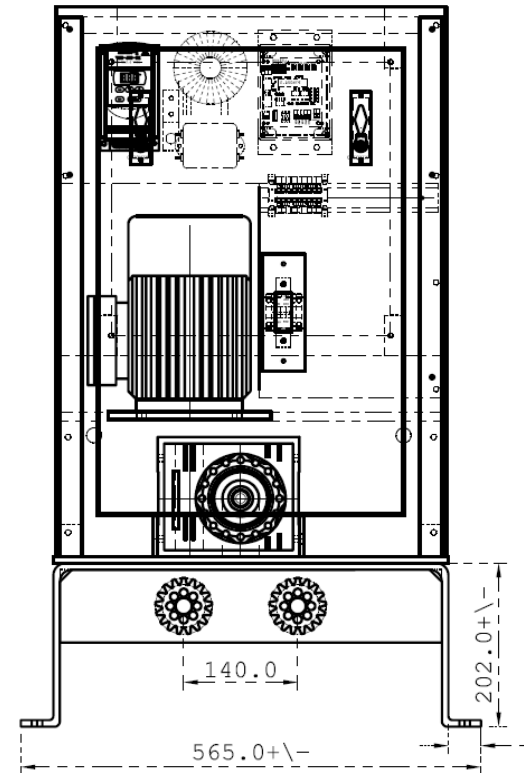

DIGIWAY GATE MOTOR

Industry Slider P750C Chain Drive

Specifications

- Chain drive adaptor + P750 motor
- Gal. chain adaptor

Adjust Side

Fixed Side

Digiway The better way